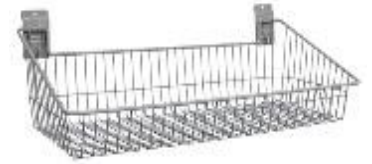

U Hook

HK-U

Perfect for jackets and keys

4.5" H x 3" W x 2" D

BASKETS & SHELVES

Square Deep Basket BSK-SQUARE-DEEP

Designed for garden supplies,
grill station, pet food, etc.
9" H x 16" W x 14" D

Heavy Duty Deep Basket BSK-HDDEEP

8" deep for large items
9.5" H x 24" W x 12" D

Shoe Shelf

SH-SHOE

Can hold 3 pairs of large
boots
30 degrees slope
7.75" H x 30" W x 14" D

Small angle Basket BSK-ANGLE-SM

Ideal for cleaning and pet
supplies.
4 1/2" H x 16" W x 14" D

Large Angle Basket BSK-ABGLE-LG

All purpose basket. Perfect for
paint cans and auto supplies.
8 1/4" H x 14" W x 14" D

Square Shallow Basket BSK-SQUARE-SHAL

Perfect for ropes, bungee
cords, small tools.
4" H x 16" W x 14" D