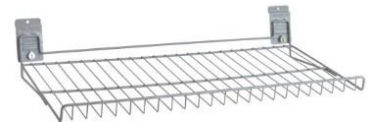

Disc Hook

HK-DISC

All-purpose storage hook 4.5" H x 3" W x 2.5" D

Bungee Hook Set

BUNGEE-17-SET (9, 33)

Available in three sizes, small medium and large. Includes bungee cord with clips and closed loop hooks. Can be used to secure stacks of wood, wheelbarrows or anything that is leaning against a wall.

Large- 33" /Extends to 96"

Medium- 17" /Extends to 54"

Small- 9" / Extends to 33"

Tri-Ski Hook

HK-TRI-SKI

Ski Equipment organizing with anti-slip and anti-scratch protection

7" off the wall x 10" H x 12.5" W

U Hook

HK-U

Perfect for jackets and keys

4.5" H x 3" W x 2" D

BASKETS & SHELVES

Square Deep Basket BSK-SQUARE-DEEP

Designed for garden supplies,
grill station, pet food, etc.
9" H x 16" W x 14" D

Heavy Duty Deep Basket BSK-HDDEEP