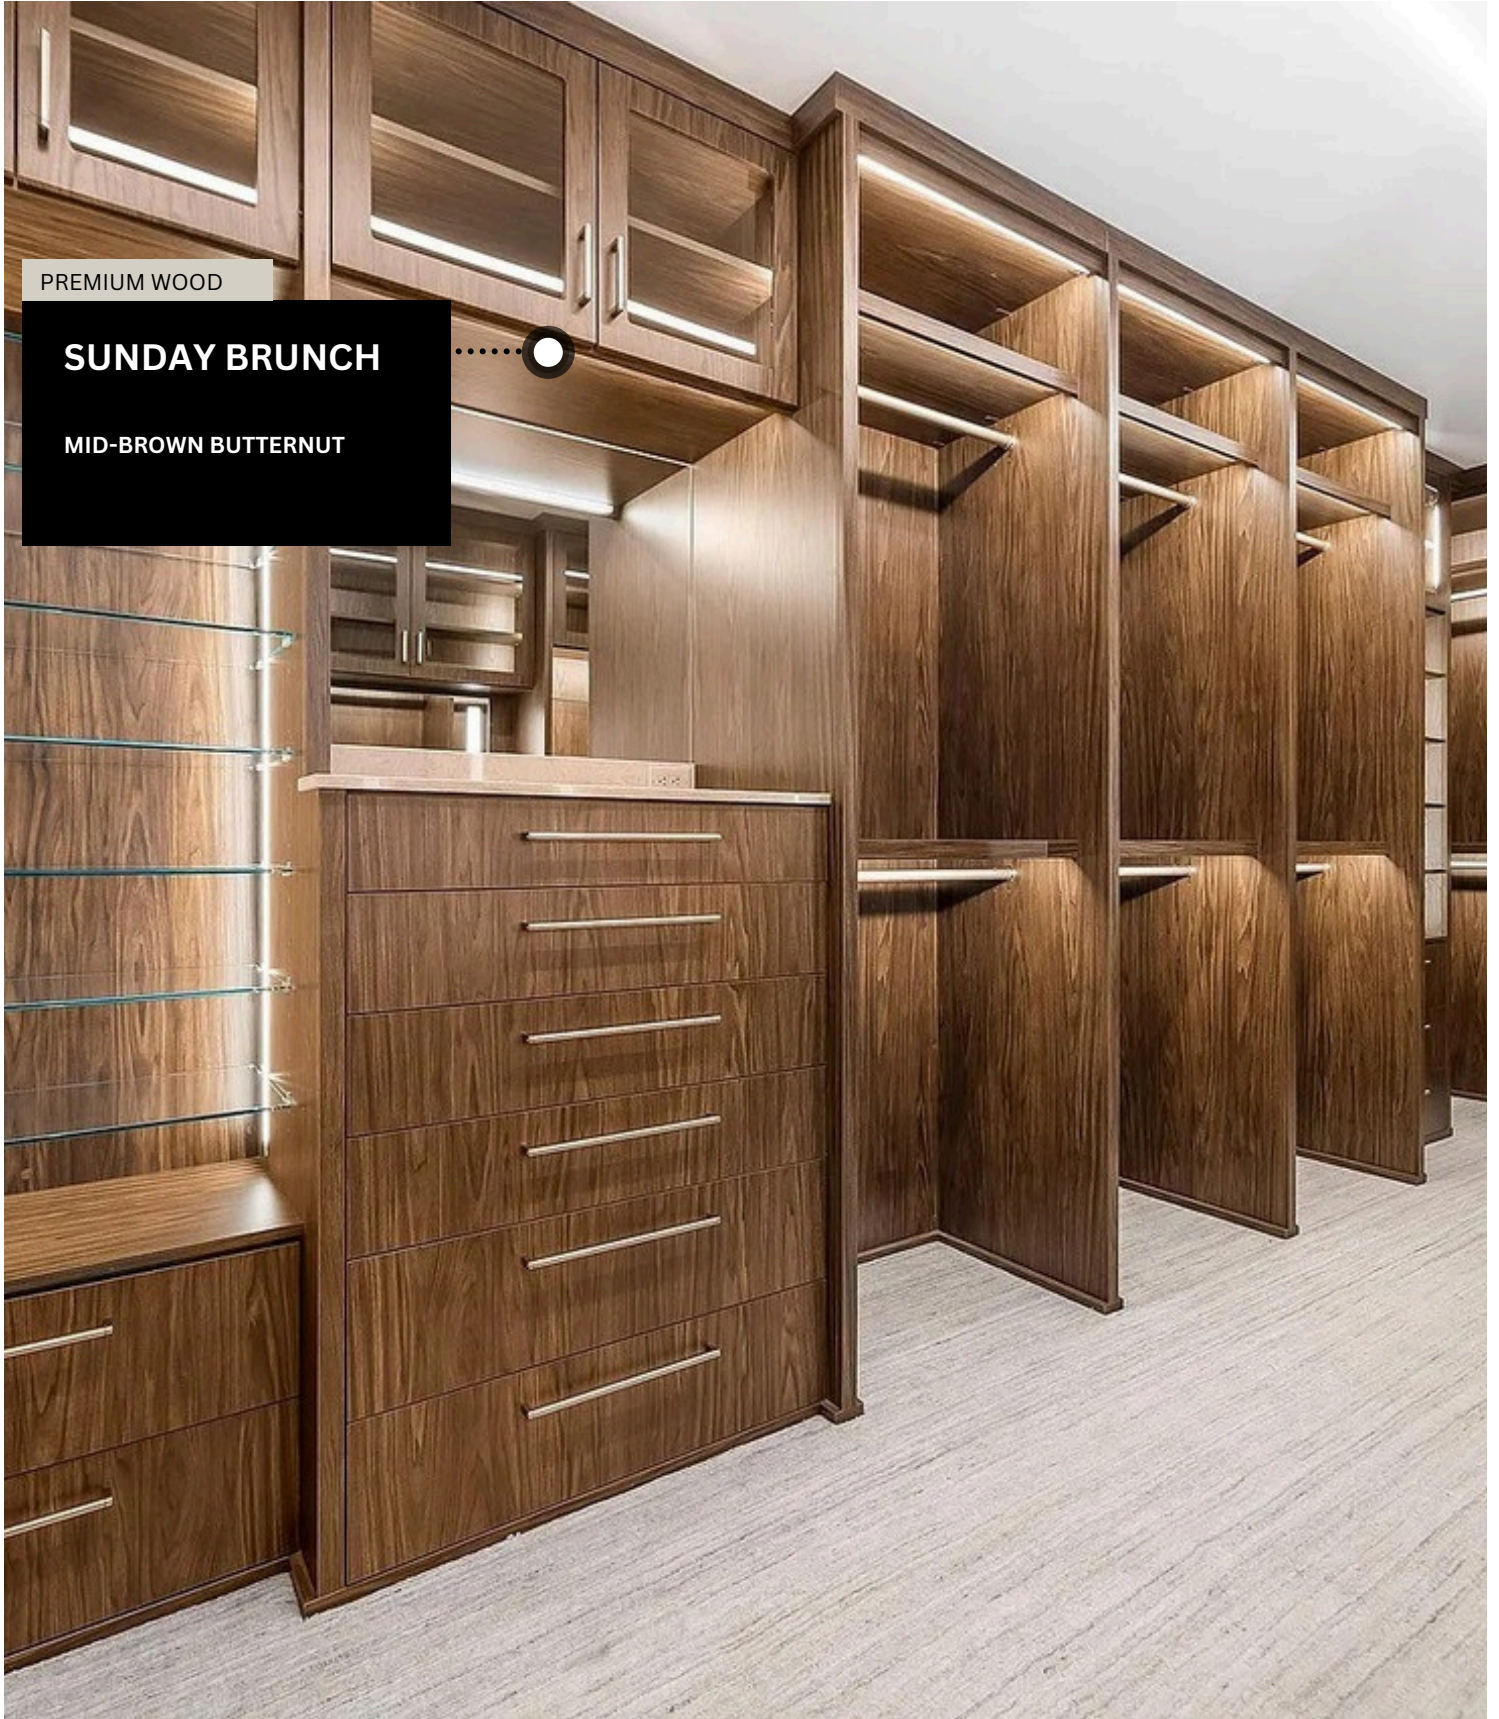

FINISH CATALOG

SELECTIONS

PREMIUM WOOD

SUNDAY BRUNCH

MID-BROWN BUTTERNUT